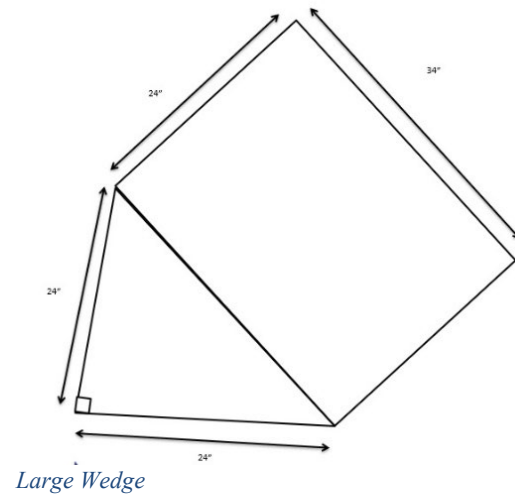

Wedge/Triangle Pads

Shank's® Wedge Pads are designed to aid in support and positioning of a horse during surgery. Available sizes are listed below.

Small Wedge

- 10" wide x 10" high x 18" long triangle

Medium Wedge

- 18" wide x 10" high x 24" long triangle

Large Wedge

- 24" wide x 24" high x 24" long triangle
- Note: this pad is designed for dorsal support of animal when surgery table is not available

Mini Head Wedge

- 10" wide x 4" high x 20" long triangle

Medium Head Wedge

- 10" wide x 8" high x 20" long triangle

Large Wedge

Medium Wedge

Mini Head Wedge

Medium Head Wedge

Small Wedge