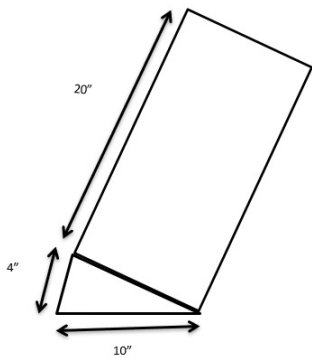

- 18" wide x 10" high x 24" long triangle

Large Wedge

- 24" wide x 24" high x 24" long triangle
- Note: this pad is designed for dorsal support of animal when surgery table is not available

Mini Head Wedge

- 10" wide x 4" high x 20" long triangle

Medium Head Wedge

- 10" wide x 8" high x 20" long triangle

Large Wedge

Medium Wedge

Mini Head Wedge

Medium Head Wedge

Small Wedge