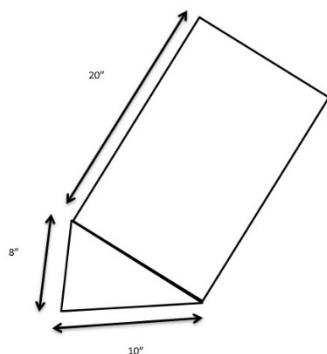

- 18" wide x 10" high x 24" long triangle

Large Wedge

- 24" wide x 24" high x 24" long triangle
- Note: this pad is designed for dorsal support of animal when surgery table is not available

Mini Head Wedge

- 10" wide x 4" high x 20" long triangle

Medium Head Wedge

- 10" wide x 8" high x 20" long triangle

Large Wedge

Medium Wedge

Mini Head Wedge

Medium Head Wedge

Small Wedge