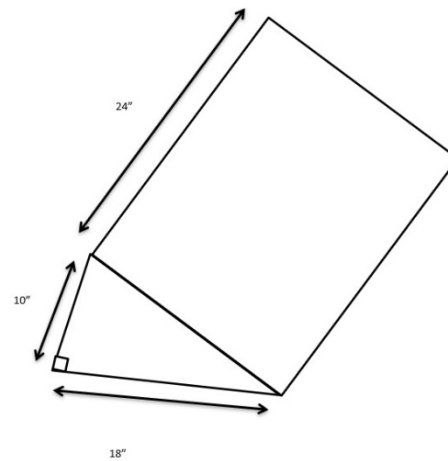

Wedge/Triangle Pads

Shank's® Wedge Pads are designed to aid in support and positioning of a horse during surgery. Available sizes are listed below.

Small Wedge

- 10" wide x 10" high x 18" long triangle

Medium Wedge

- 18" wide x 10" high x 24" long triangle

Large Wedge

- 24" wide x 24" high x 24" long triangle
- Note: this pad is designed for dorsal support of animal when surgery table is not available

Mini Head Wedge

- 10" wide x 4" high x 20" long triangle

Medium Head Wedge

- 10" wide x 8" high x 20" long triangle

Large Wedge

Medium Wedge

Mini Head Wedge

Medium Head Wedge

Small Wedge