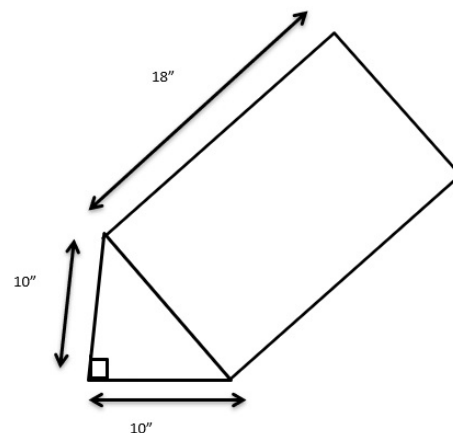

Wedge/Triangle Pads

Shank's® Wedge Pads are designed to aid in support and positioning of a horse during surgery. Available sizes are listed below.

Small Wedge

- 10" wide x 10" high x 18" long triangle

Medium Wedge

- 18" wide x 10" high x 24" long triangle

Large Wedge

- 24" wide x 24" high x 24" long triangle
- Note: this pad is designed for dorsal support of animal when surgery table is not available

Mini Head Wedge

- 10" wide x 4" high x 20" long triangle

Medium Head Wedge

- 10" wide x 8" high x 20" long triangle

Large Wedge

Medium Wedge

Mini Head Wedge

Medium Head Wedge

Small Wedge